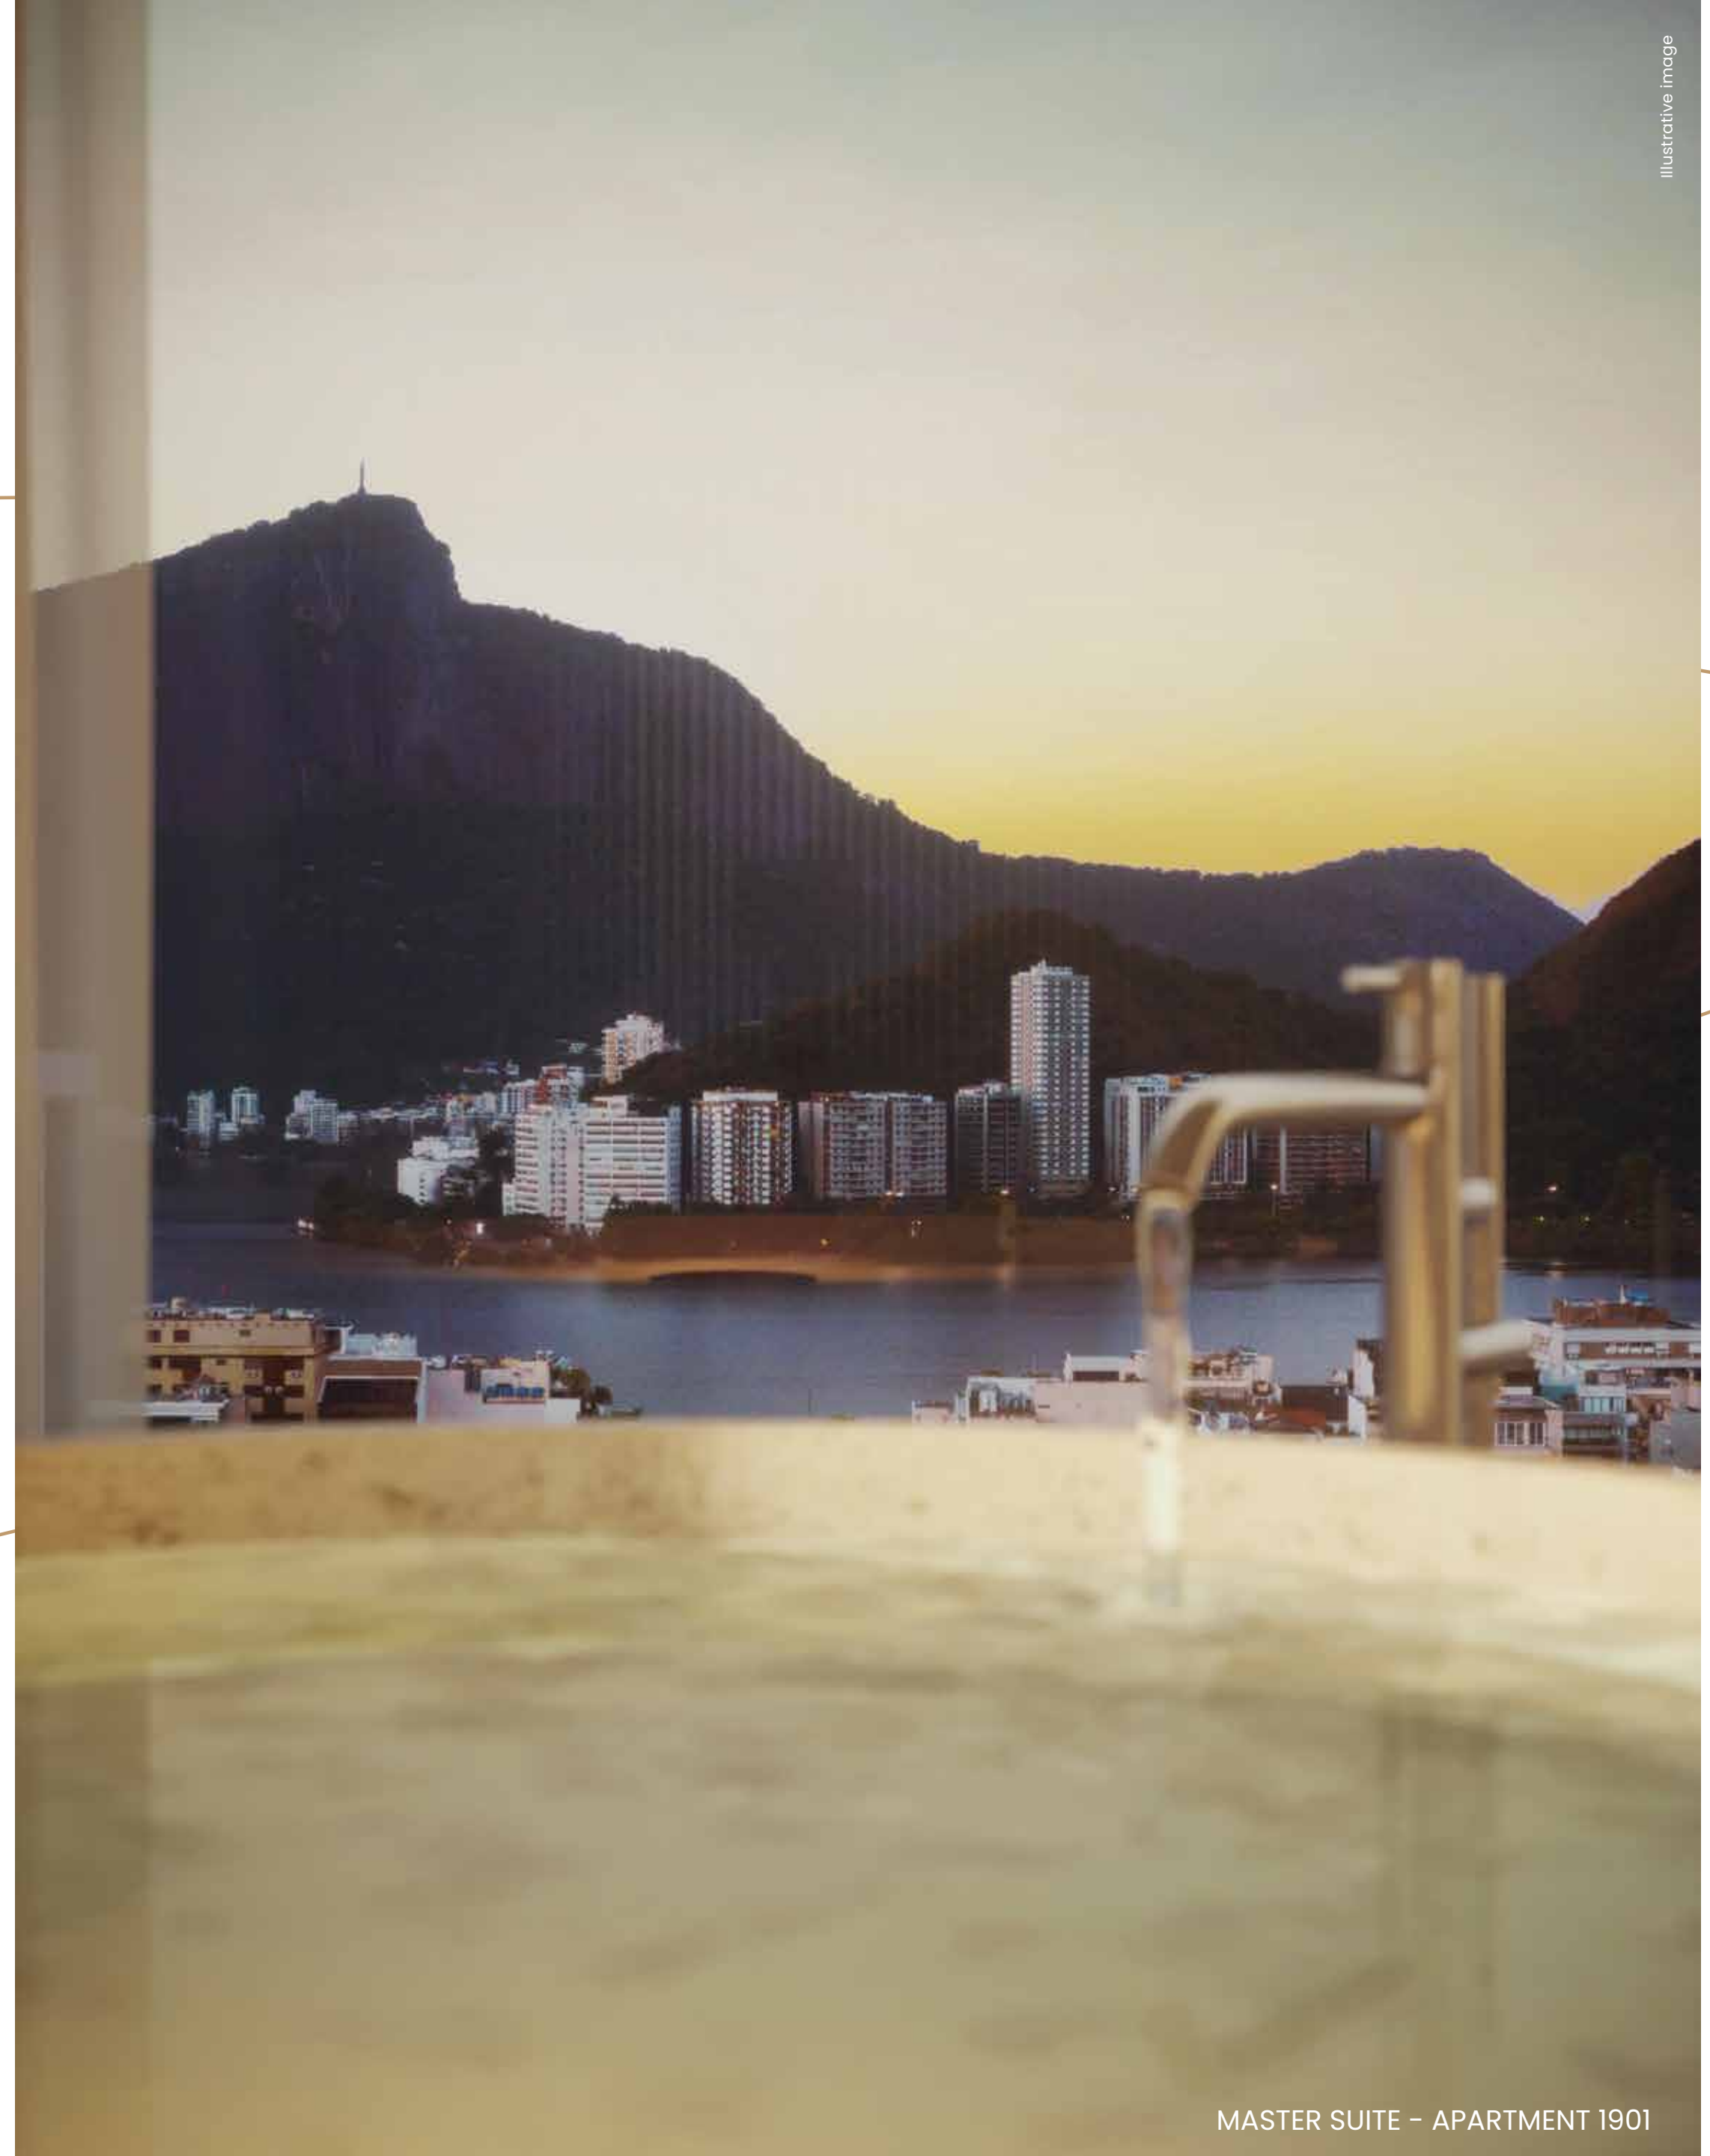

WELL-BEING IS IN THE DETAILS

Illustrative image